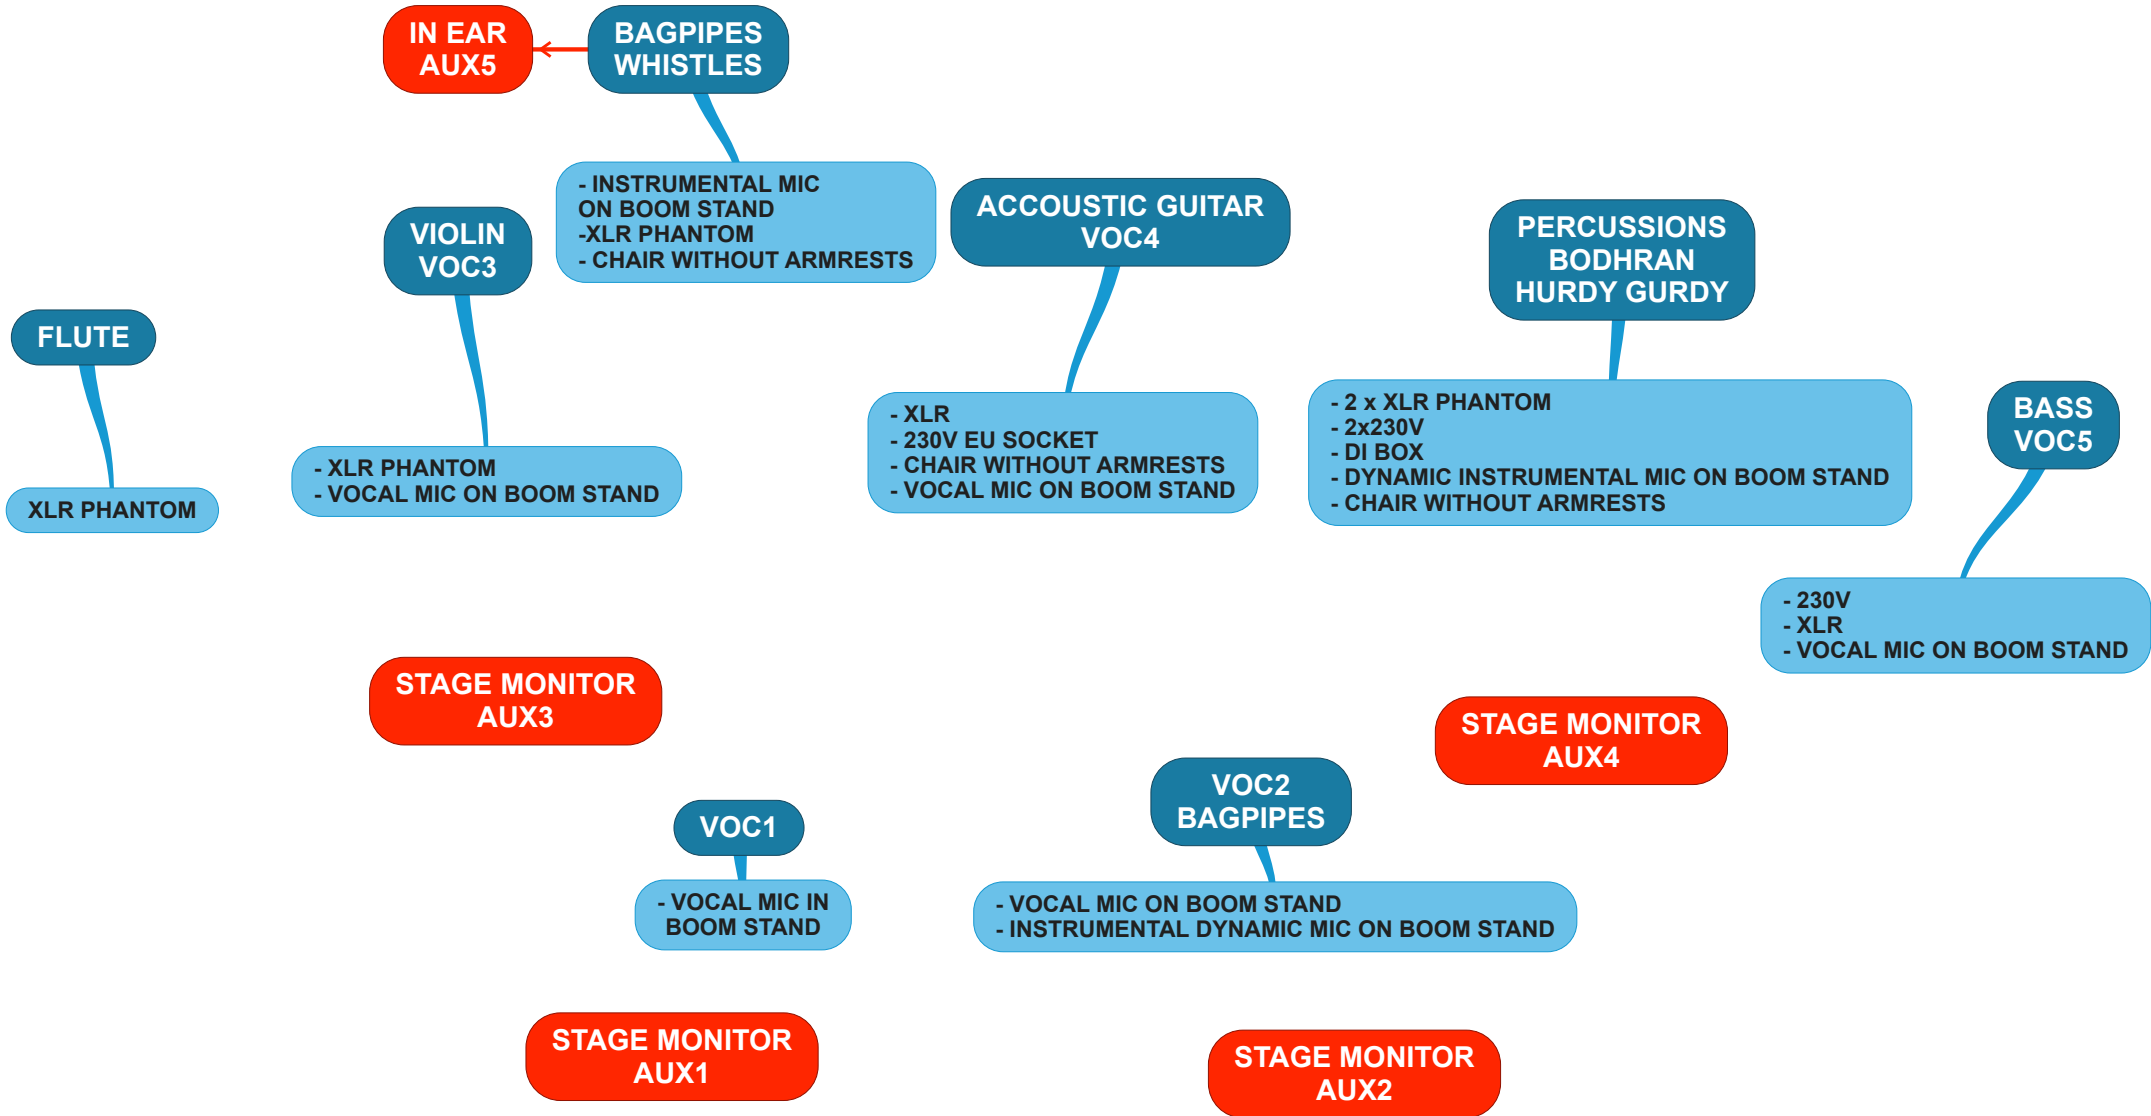

Roc'han Rider 2024

Roc'hann 2024 - Channel list

Channel	Instrument	MIC/DI	Insert	Other
1	Flute	XLR, phantom	Hall eff.	
2	Violin	XLR, phantom		
3	Bagpipes	XLR, phantom	Compressor	chair without armrests
4	Whistles	XLR	Compressor	large boom stand
5	Accoustic guitar	XLR		chair without armrests, 230 V
6	Hurdy Gurdy	DI BOX		chair without armrests, 2x230 V
7	Percussions	XLR	Compressor, Gate	large boom stand
8,9	Davul	2x XLR, phantom	Compressor, Gate	
10	Bagpipes	Dynamic instrumental Mic	Compressor	large boom stand
11	Double Bass	XLR	Compressor	230 V
12	Vocal 1 (main)	dynamic vocal microphone	Compressor, Hall eff.	large boom stand
13	Vocal 2 (main)	dynamic vocal microphone	Compressor, Hall eff.	large boom stand + extra mic. stand for iPad
14	Vocal 3 (backing)	dynamic vocal microphone	Compressor, Hall eff.	large boom stand
15	Vocal 4 (backing)	dynamic vocal microphone	Compressor, Hall eff.	large boom stand
16	Vocal 5 (backing)	dynamic vocal microphone	Compressor, Hall eff.	large boom stand
Contact: info@m-arq.sk, +421-907-759-180				